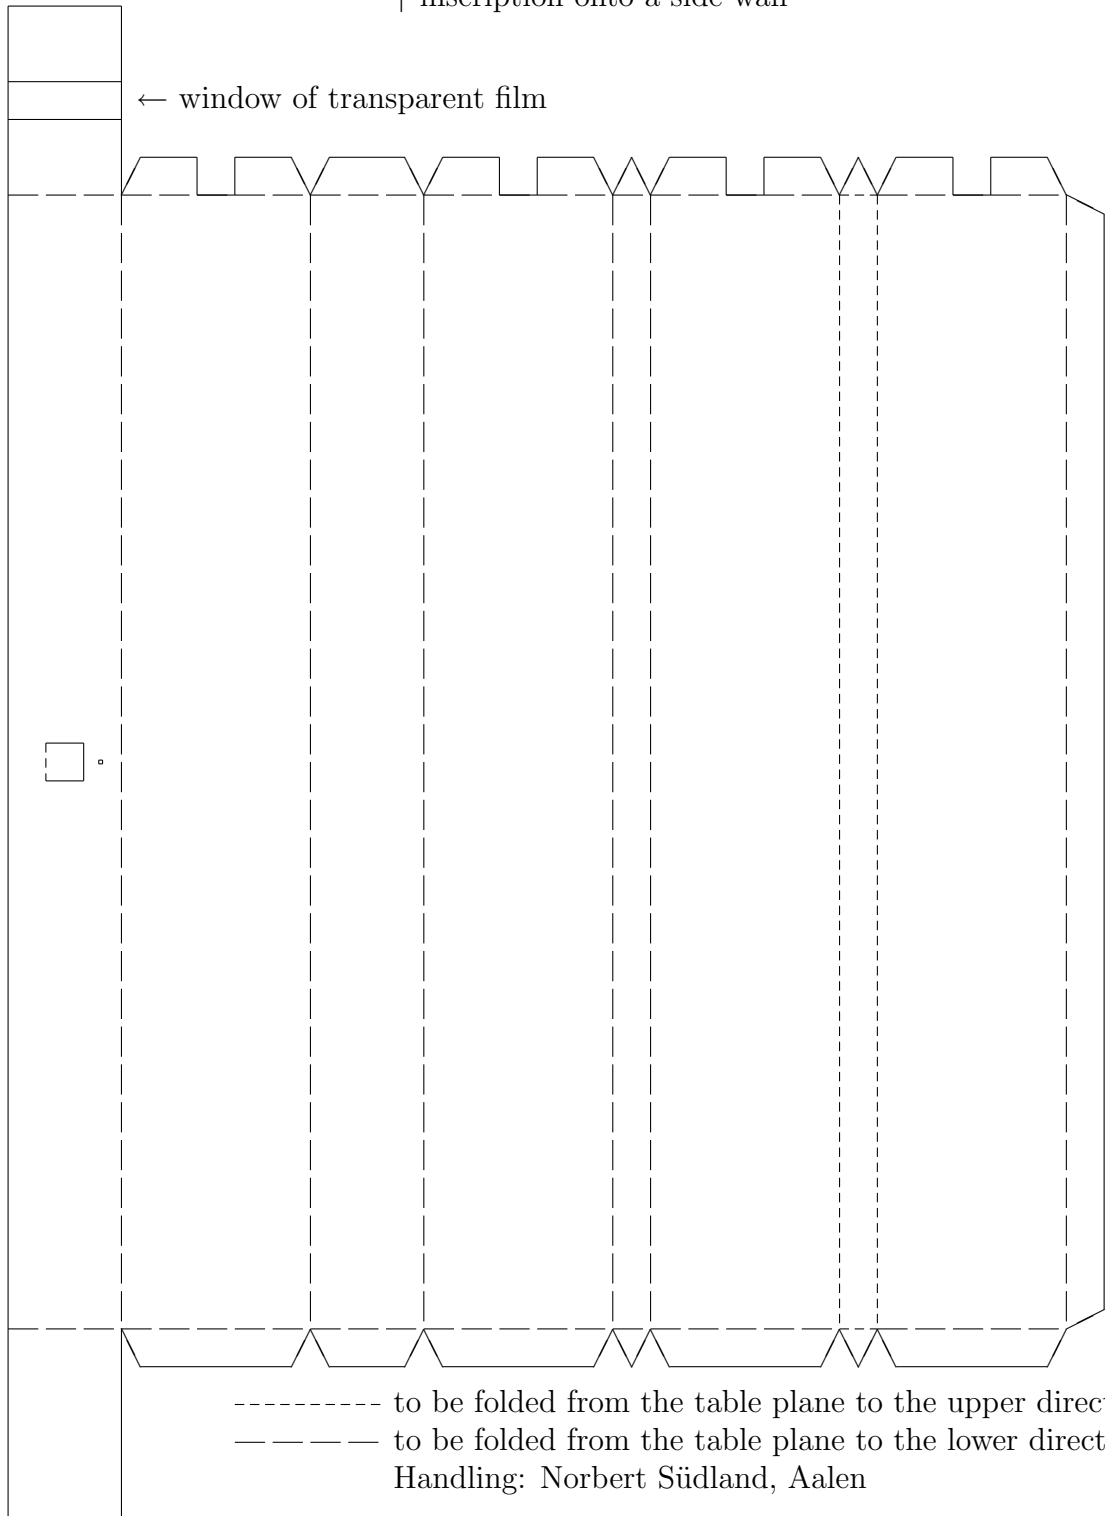

Noah's Ark

Scale 1:1000

Source: Genesis 6,14-16

↑ inscription onto a side wall

← window of transparent film

----- to be folded from the table plane to the upper direction  
————— to be folded from the table plane to the lower direction  
Handling: Norbert Südland, Aalen